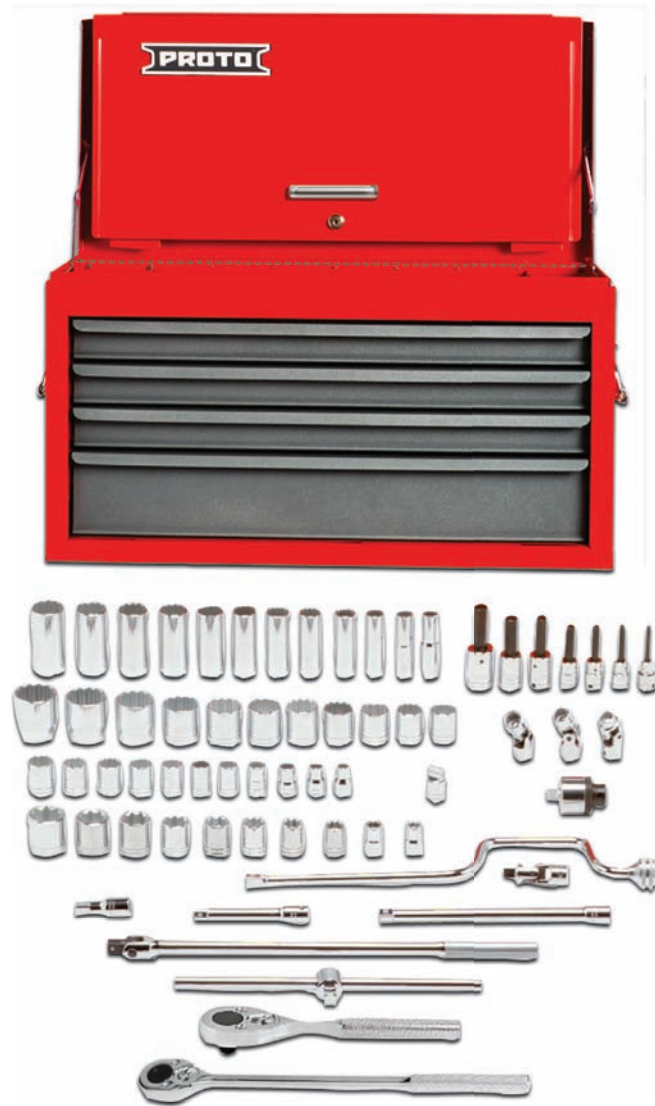

Contents	Description
J5330	Socket, Deep 1/2" DR 15/16" 12 PT
J5332	Socket, Deep 1/2" DR 1" 12 PT
J5334	Socket, Deep 1/2" DR 1-1/16" 12 PT
J5336	Socket, Deep 1/2" DR 1-1/8" 12 PT
J5340	Socket, Deep 1/2" DR 1-1/4" 12 PT
J5460	Extension, 1/2" DR 2-1/2"
J5461	Extension, 1/2" DR 5"
J5463	Extension, 1/2" DR 10"
J5470A	Universal Joint, 1/2" DR
J5447	Ratchet, Adapter 1/2" DR
J5449	Ratchet, Classic Pear Head 1/2" DR 10"
J5450	Ratchet, Long Classic Pear Head 1/2" DR 16"
J5468	Handle, Hinge 1/2" DR 18-5/8"
J5480G	Handle, Speed 1/2" DR
J5485	Handle, Hinge Black Oxide 3/8" DR 8-1/2"
J542715-4SG-D	Chest, Top w/ Drop Front, 27" 4 Drawer